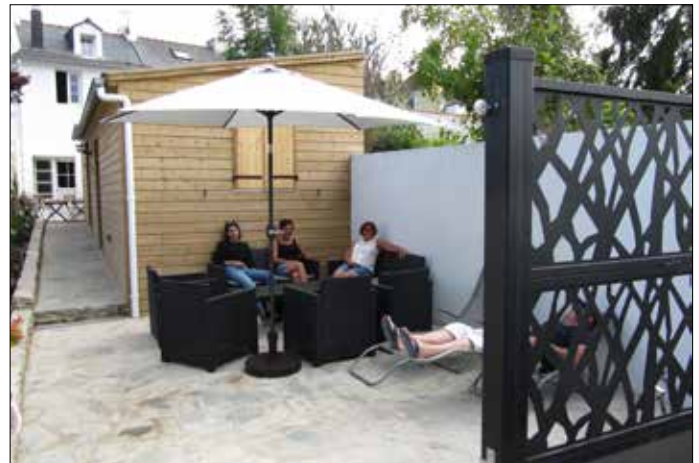

Terrace

- Garden Lounge
- 2 sofas
- 4 armchairs
- 2 tables
- Sun umbrella
- 2 sunbaths
- Outdoor shower

Private parking

backside :
Bordustard Road

First floor

Room N° 1

- Double bed (140)
- 2 bedside tables with bedside light
- wardrobe
- arrangement
- cupboard
- Small desk and chair
- Armchair
- Window on street with triple glazing
- Heating